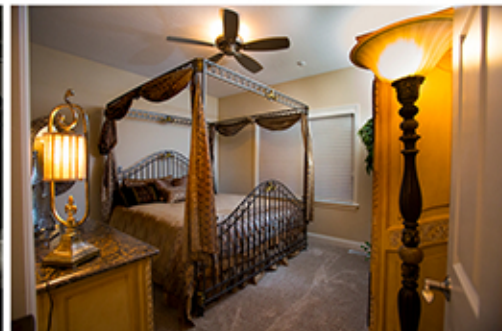

Covering a 40 mile radius of Murrysville.

Additional milage fee of $30 for up to an additional 20 mile radius