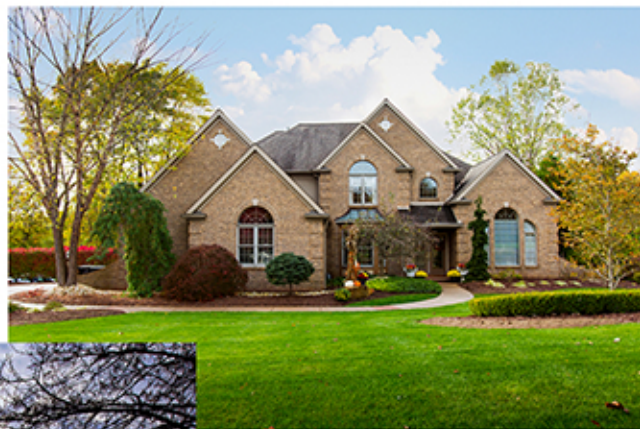

Photography for...

builders
real estate agents
home owners
designers

Up to 1999 sq ft. \$175
1999-2499 sq ft. \$200
2500-2999 sq ft. \$245
3000-3499 sq ft. \$290
3500-3999 sq ft. \$335
4000-4499 sq ft. \$380
4500-5000 sq ft. \$425
Over 5000 sq ft. Quoted
Twilight (Add-on) \$100 or \$150 stand alone

Package Deal: 5 properties or up to 10,000 sq ft. \$100 each

It roughly takes 2-3 hours to adequately photograph both the interior and the exterior living spaces.

This includes 1-2 views of the Living, Dining, Master bedrooms, Bath(s), additional bedrooms, den, and kitchen as necessary to showcase the property to its fullest.

2-3 views of the exterior front and back of the location (weather pending)

Download delivery of images within 48 hours of both full resolution and screen size images

It takes roughly 3-5 hours to correctly process and prepare the images for viewing and delivery.